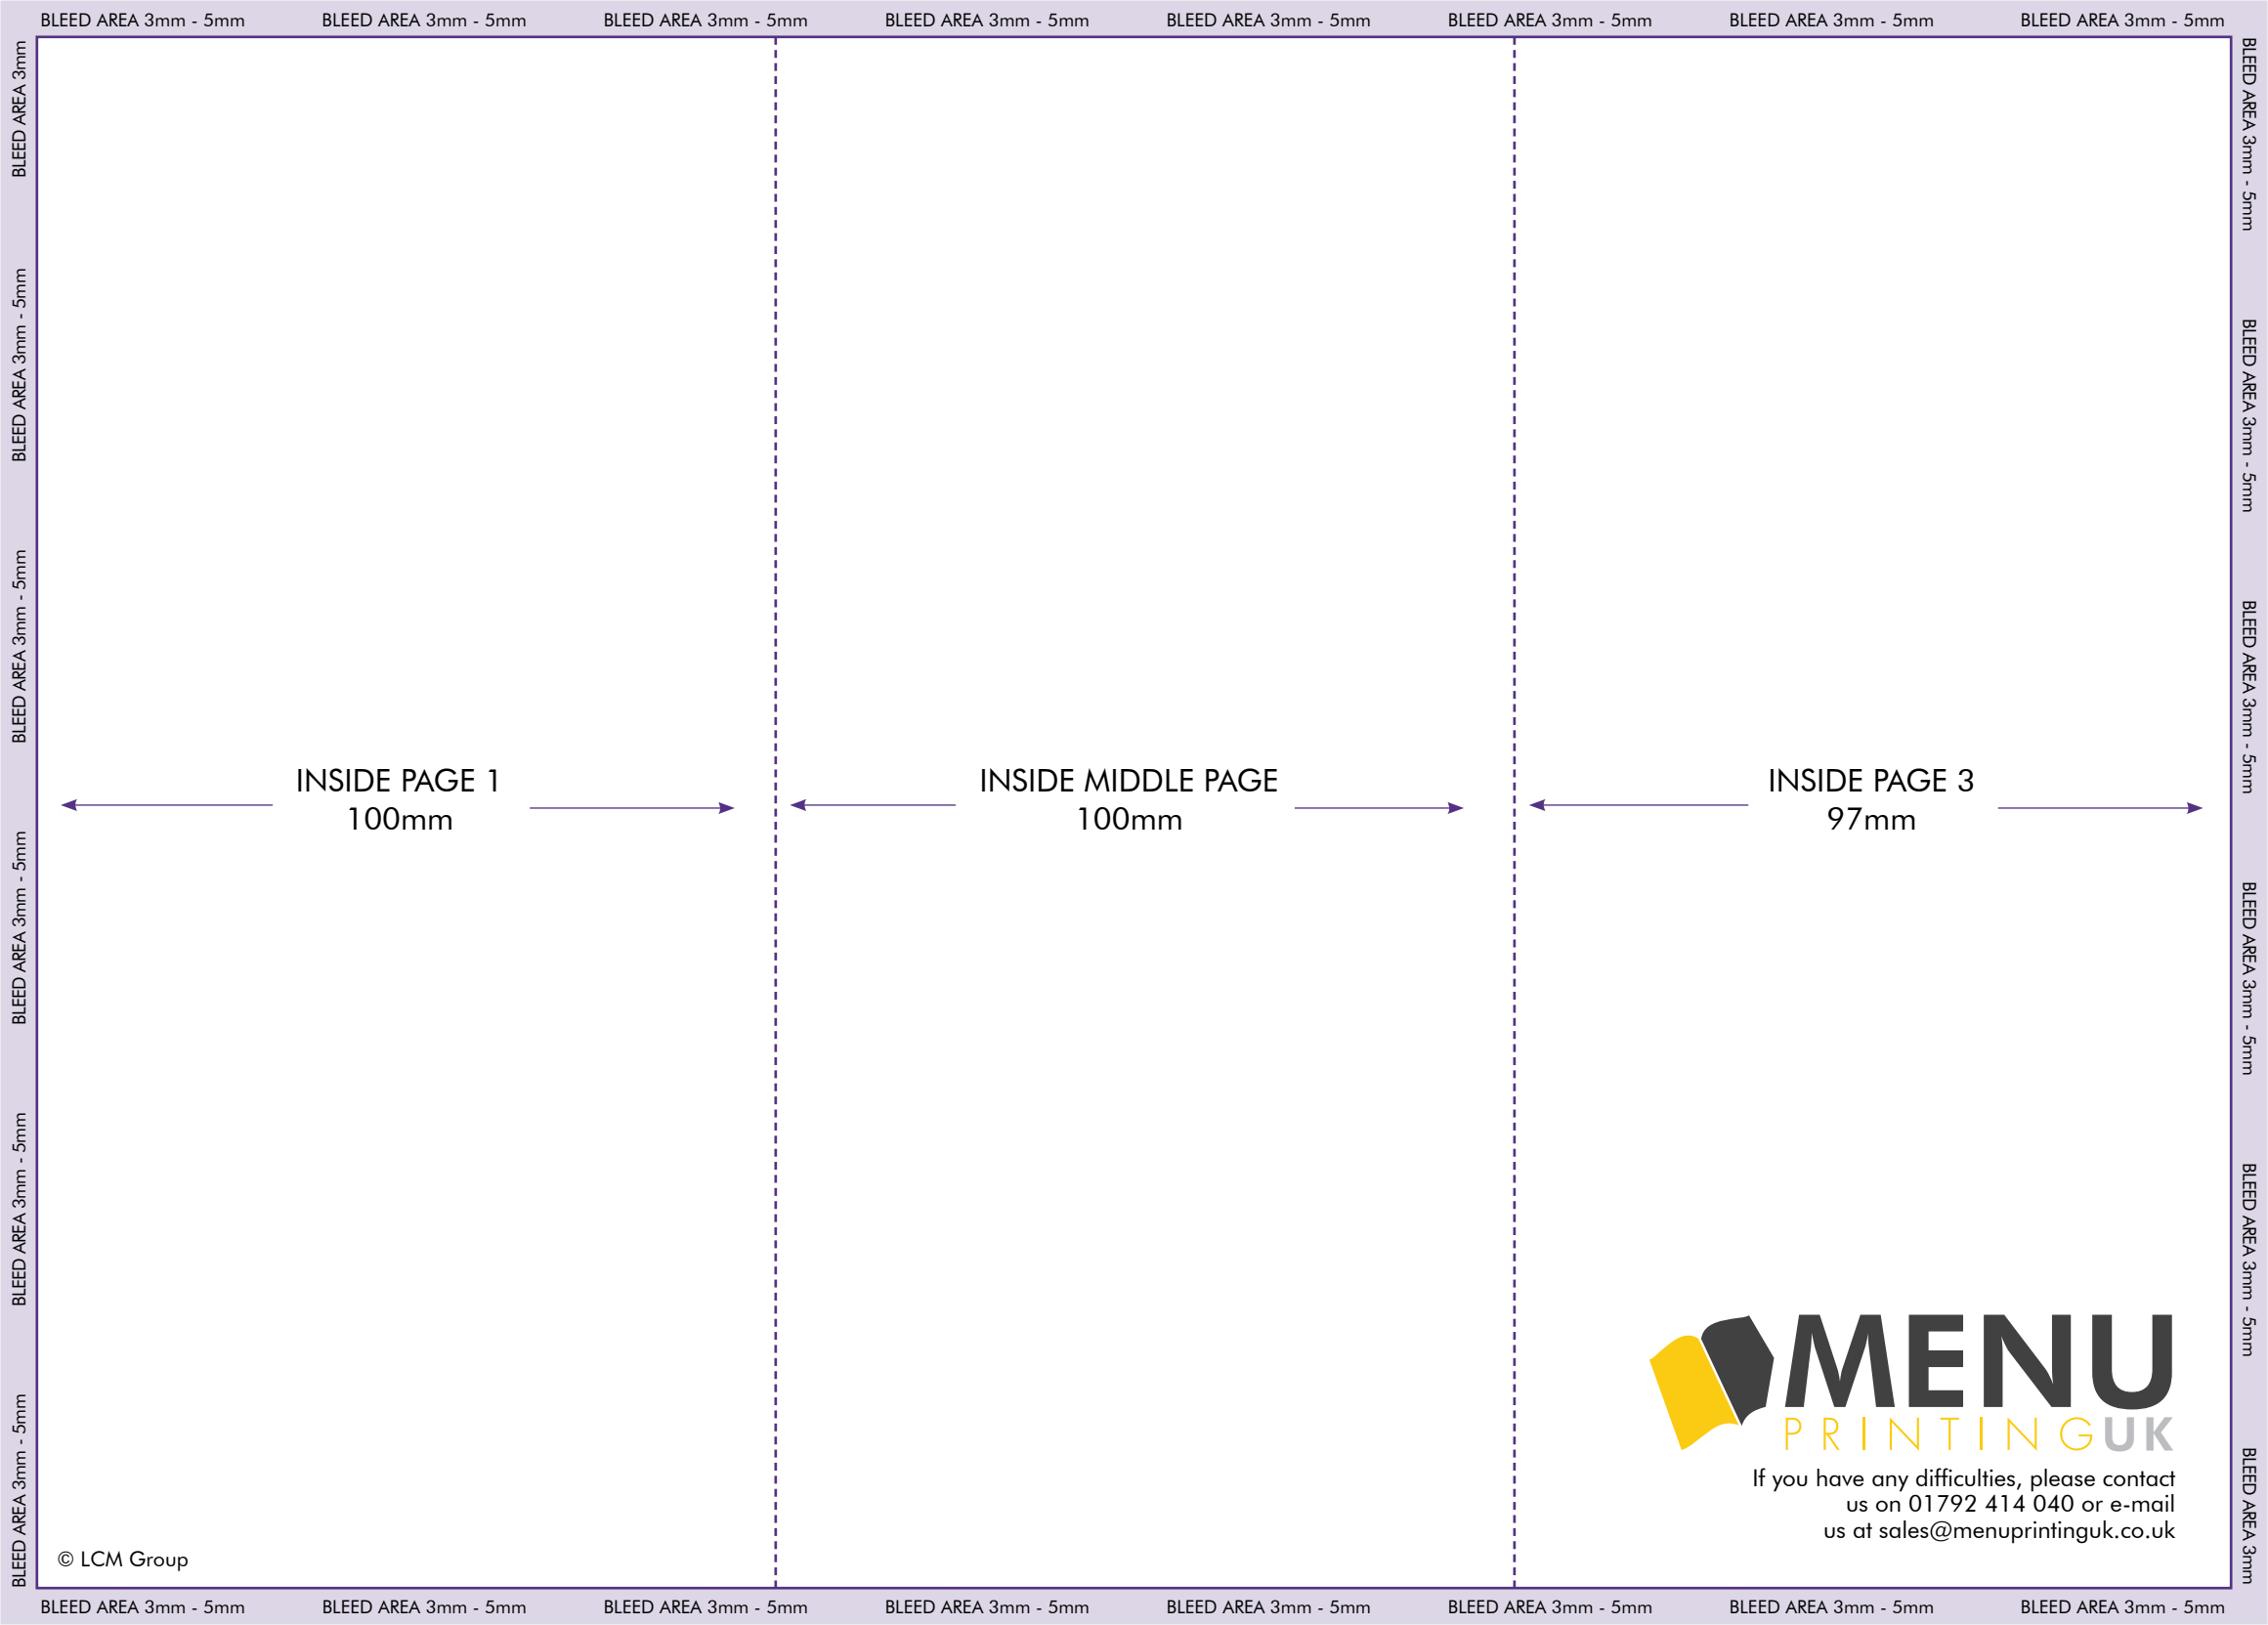

**A4 U FOLD
TEMPLATE**

Document Size:
210mm x 297mm

Document area including bleed:
303mm x 216mm

Finished Size:
210mm x 100mm

← **INSIDE PAGE 4**
97mm →

← **BACK**
100mm →

← **FRONT COVER**
100mm →

If you have any difficulties, please contact
us on 01792 414 040 or e-mail
us at sales@menuprintinguk.co.uk

BLEED AREA 3mm - 5mm

INSIDE PAGE 1
100mm

INSIDE MIDDLE PAGE
100mm

INSIDE PAGE 3
97mm

If you have any difficulties, please contact
us on 01792 414 040 or e-mail
us at sales@menuprintinguk.co.uk