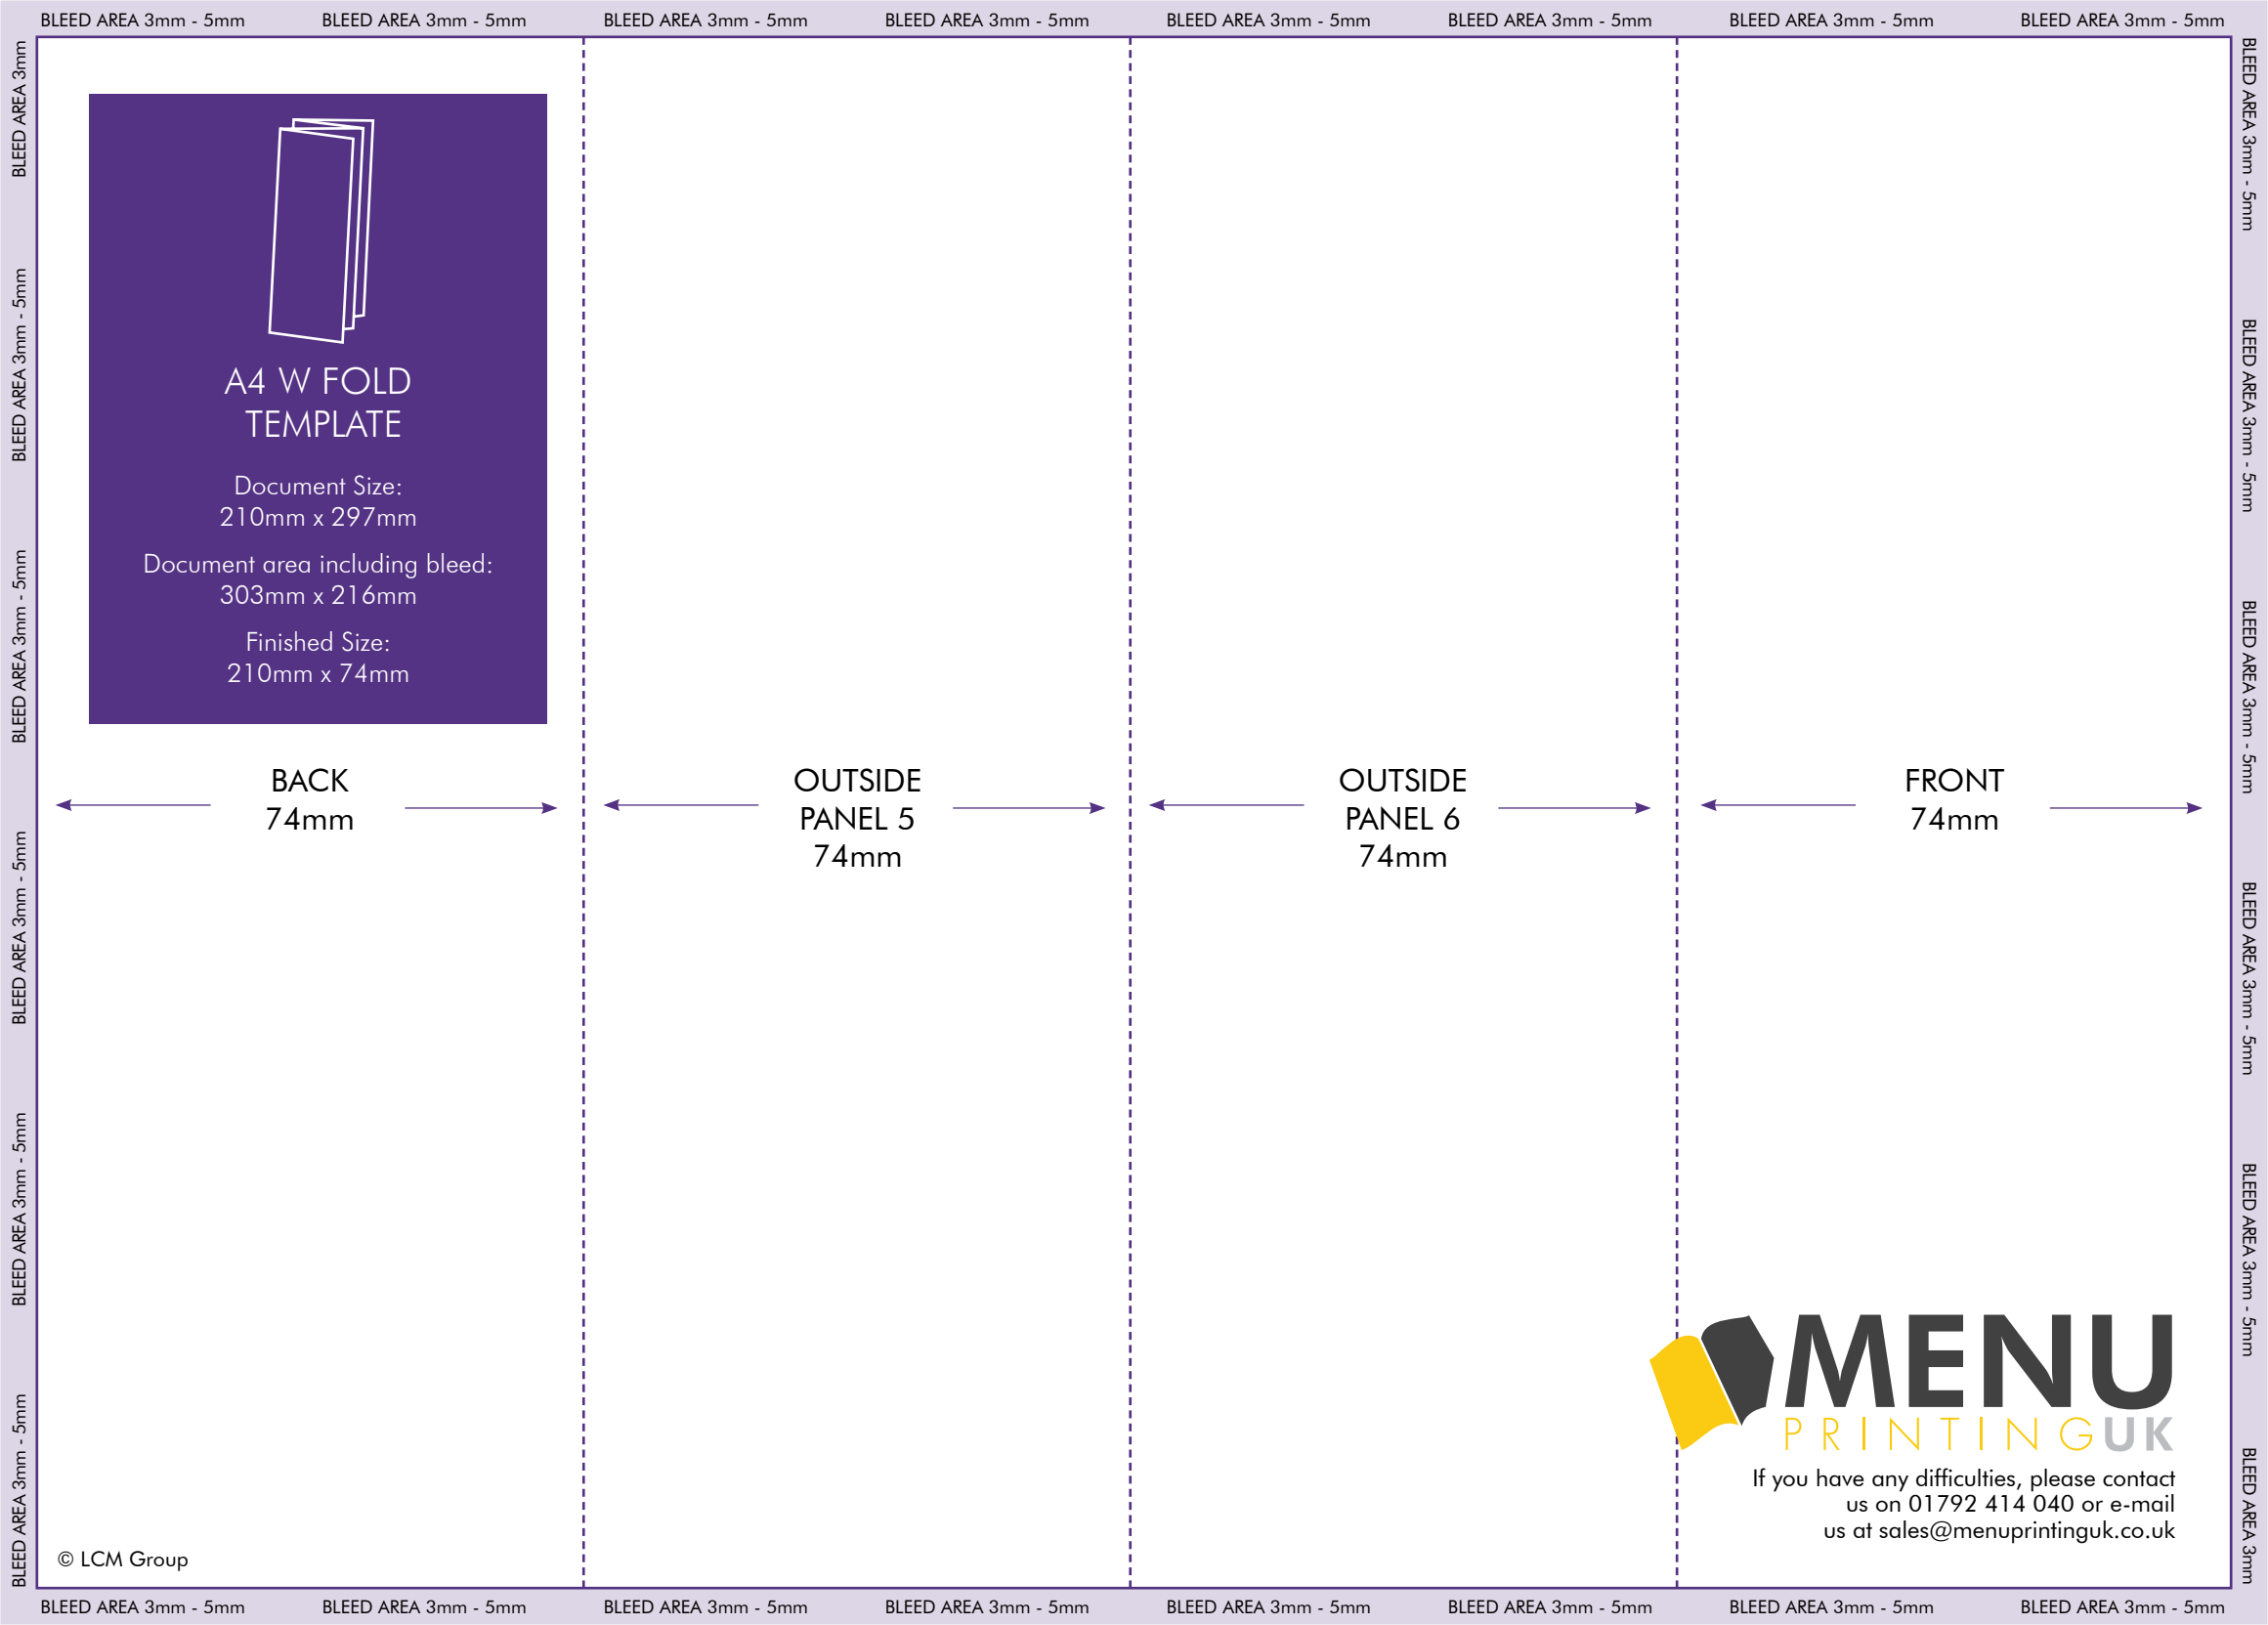

A4 W FOLD TEMPLATE

Document Size:
210mm x 297mm

Document area including bleed:
303mm x 216mm

Finished Size:
210mm x 74mm

BACK
74mm

OUTSIDE
PANEL 5
74mm

OUTSIDE
PANEL 6
74mm

FRONT
74mm

If you have any difficulties, please contact us on 01792 414 040 or e-mail us at sales@menuprintinguk.co.uk

INSIDE
PANEL 1
74mm

INSIDE
PANEL 2
74mm

INSIDE
PANEL 3
74mm

INSIDE
PANEL 4
74mm

If you have any difficulties, please contact us on 01792 414 040 or e-mail us at sales@menuprintinguk.co.uk