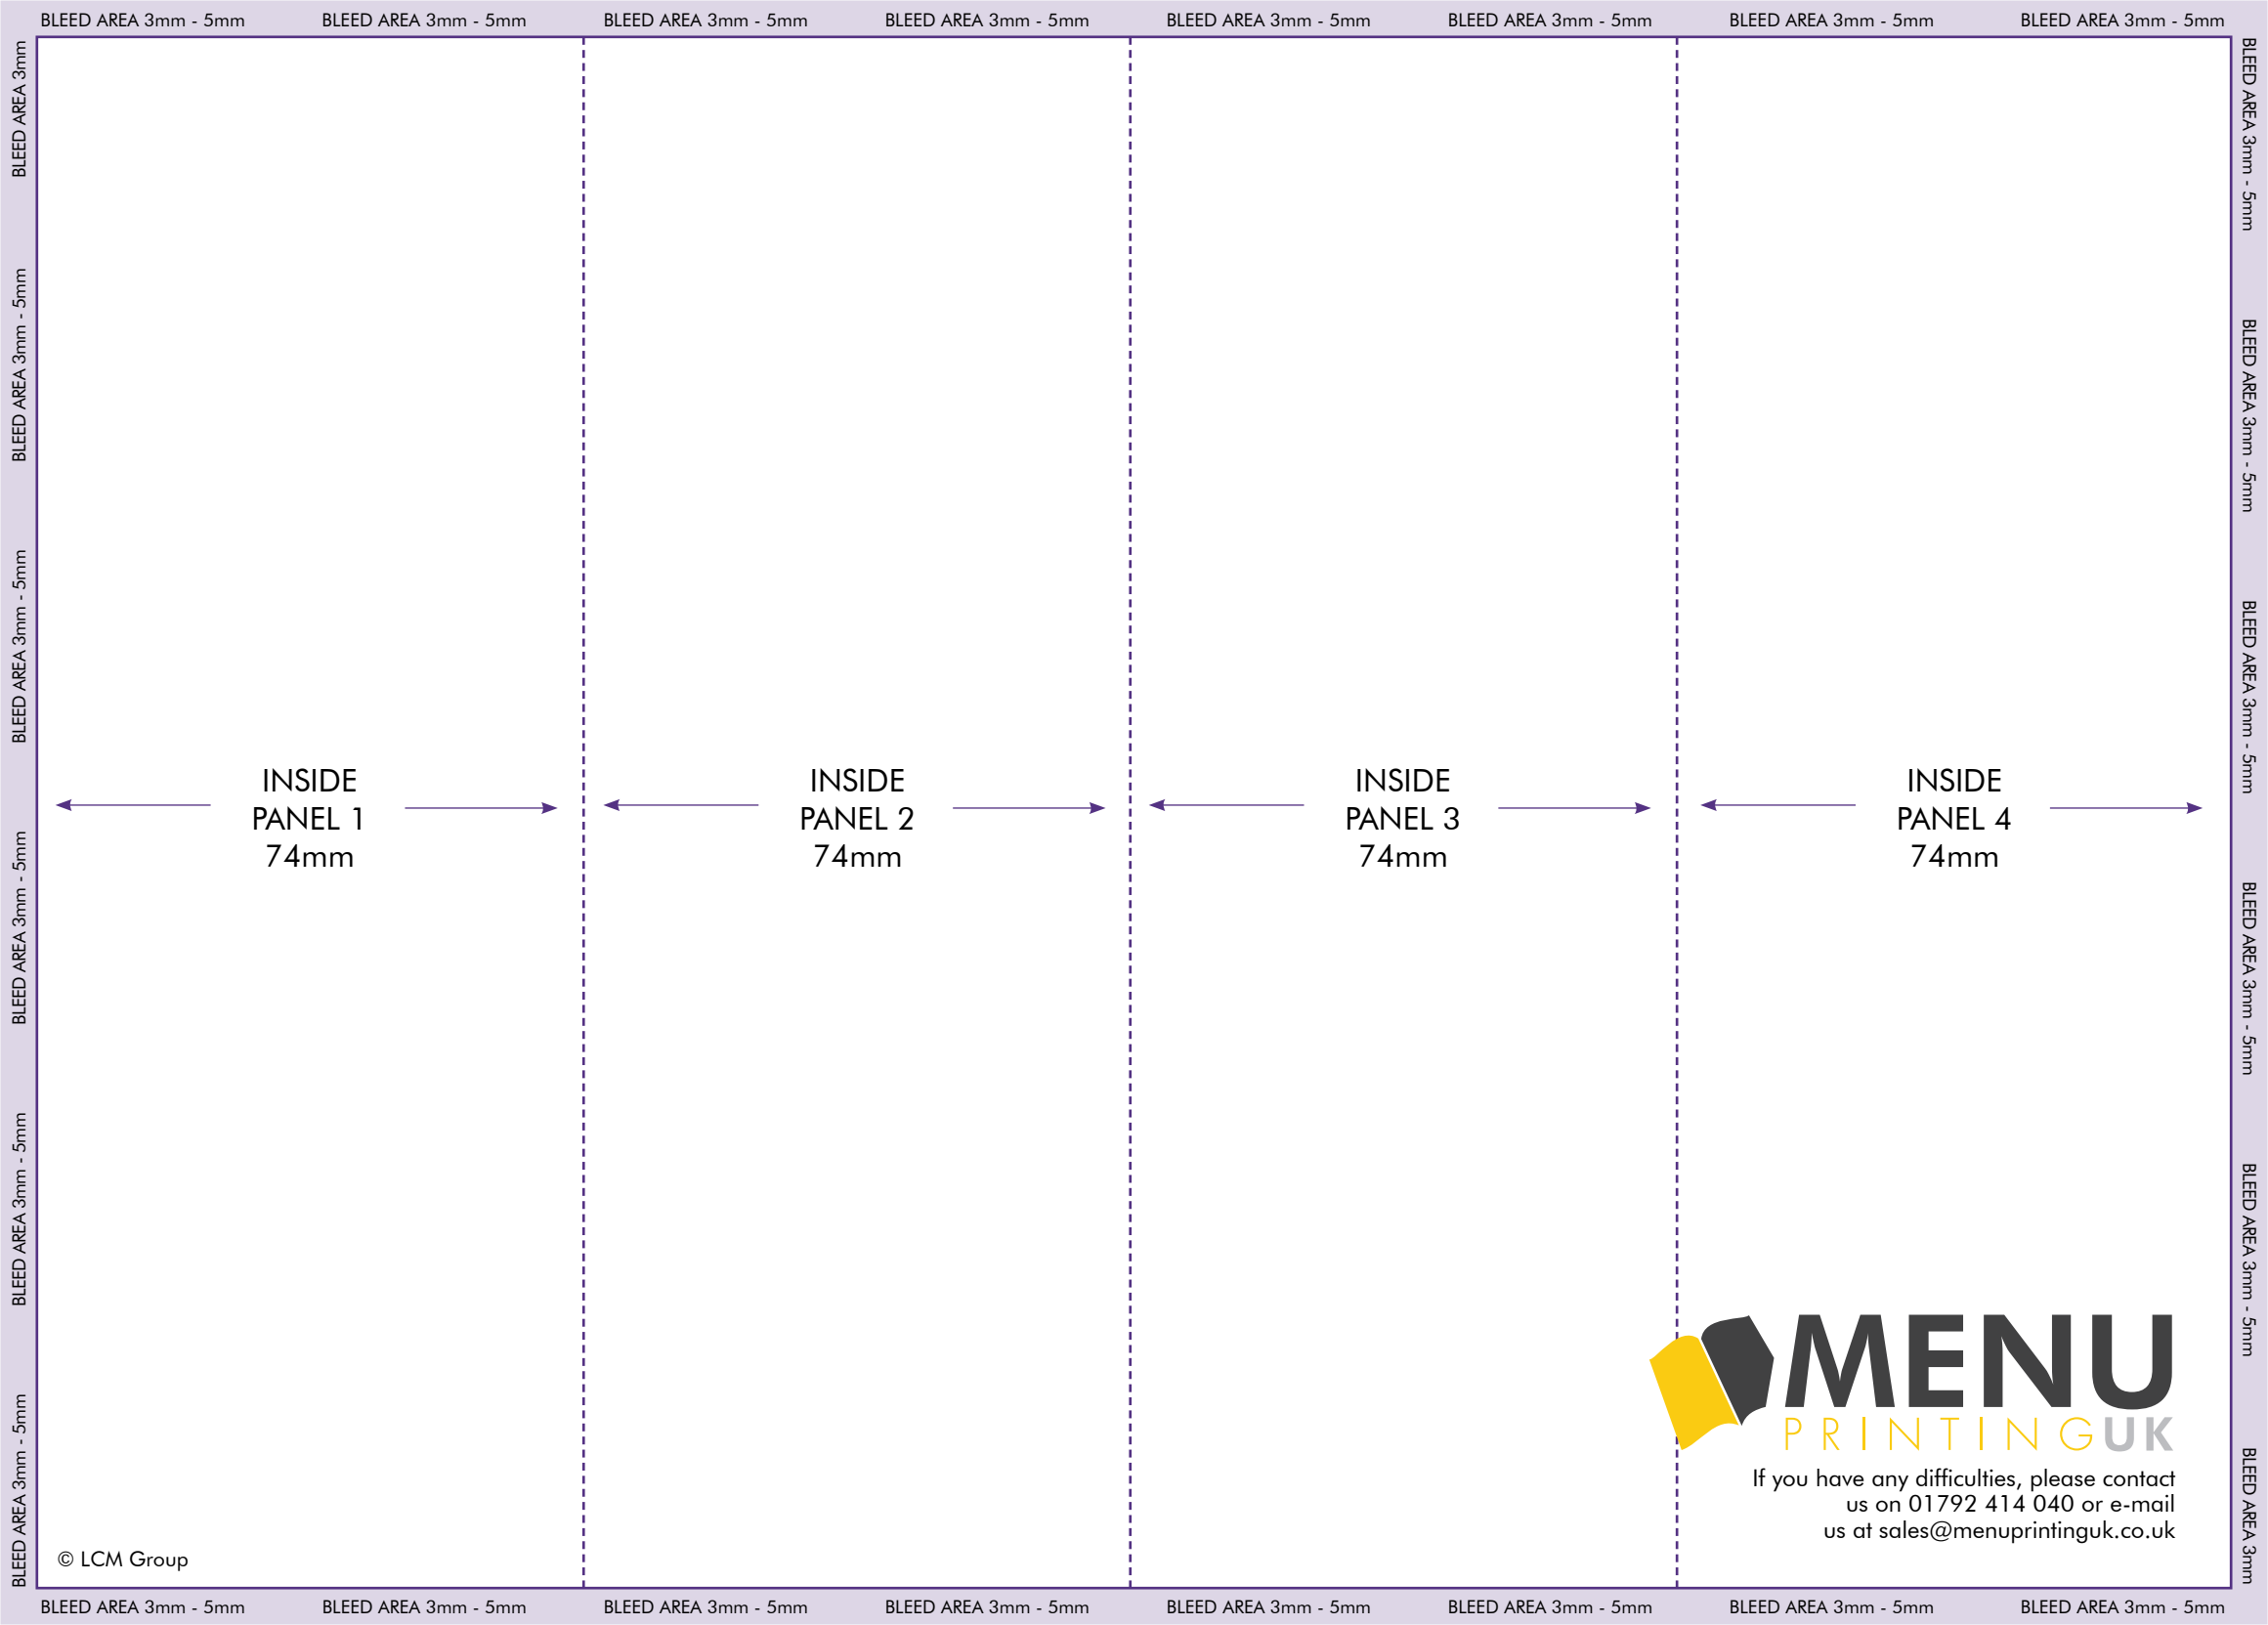

A4 W FOLD TEMPLATE

Document Size:
210mm x 297mm

Document area including bleed:
303mm x 216mm

Finished Size:
210mm x 74mm

BACK
74mm

OUTSIDE
PANEL 5
74mm

OUTSIDE
PANEL 6
74mm

FRONT
74mm

If you have any difficulties, please contact us on 01792 414 040 or e-mail us at sales@menuprintinguk.co.uk

INSIDE
PANEL 1
74mm

INSIDE
PANEL 2
74mm

INSIDE
PANEL 3
74mm

INSIDE
PANEL 4
74mm

If you have any difficulties, please contact us on 01792 414 040 or e-mail us at sales@menuprintinguk.co.uk