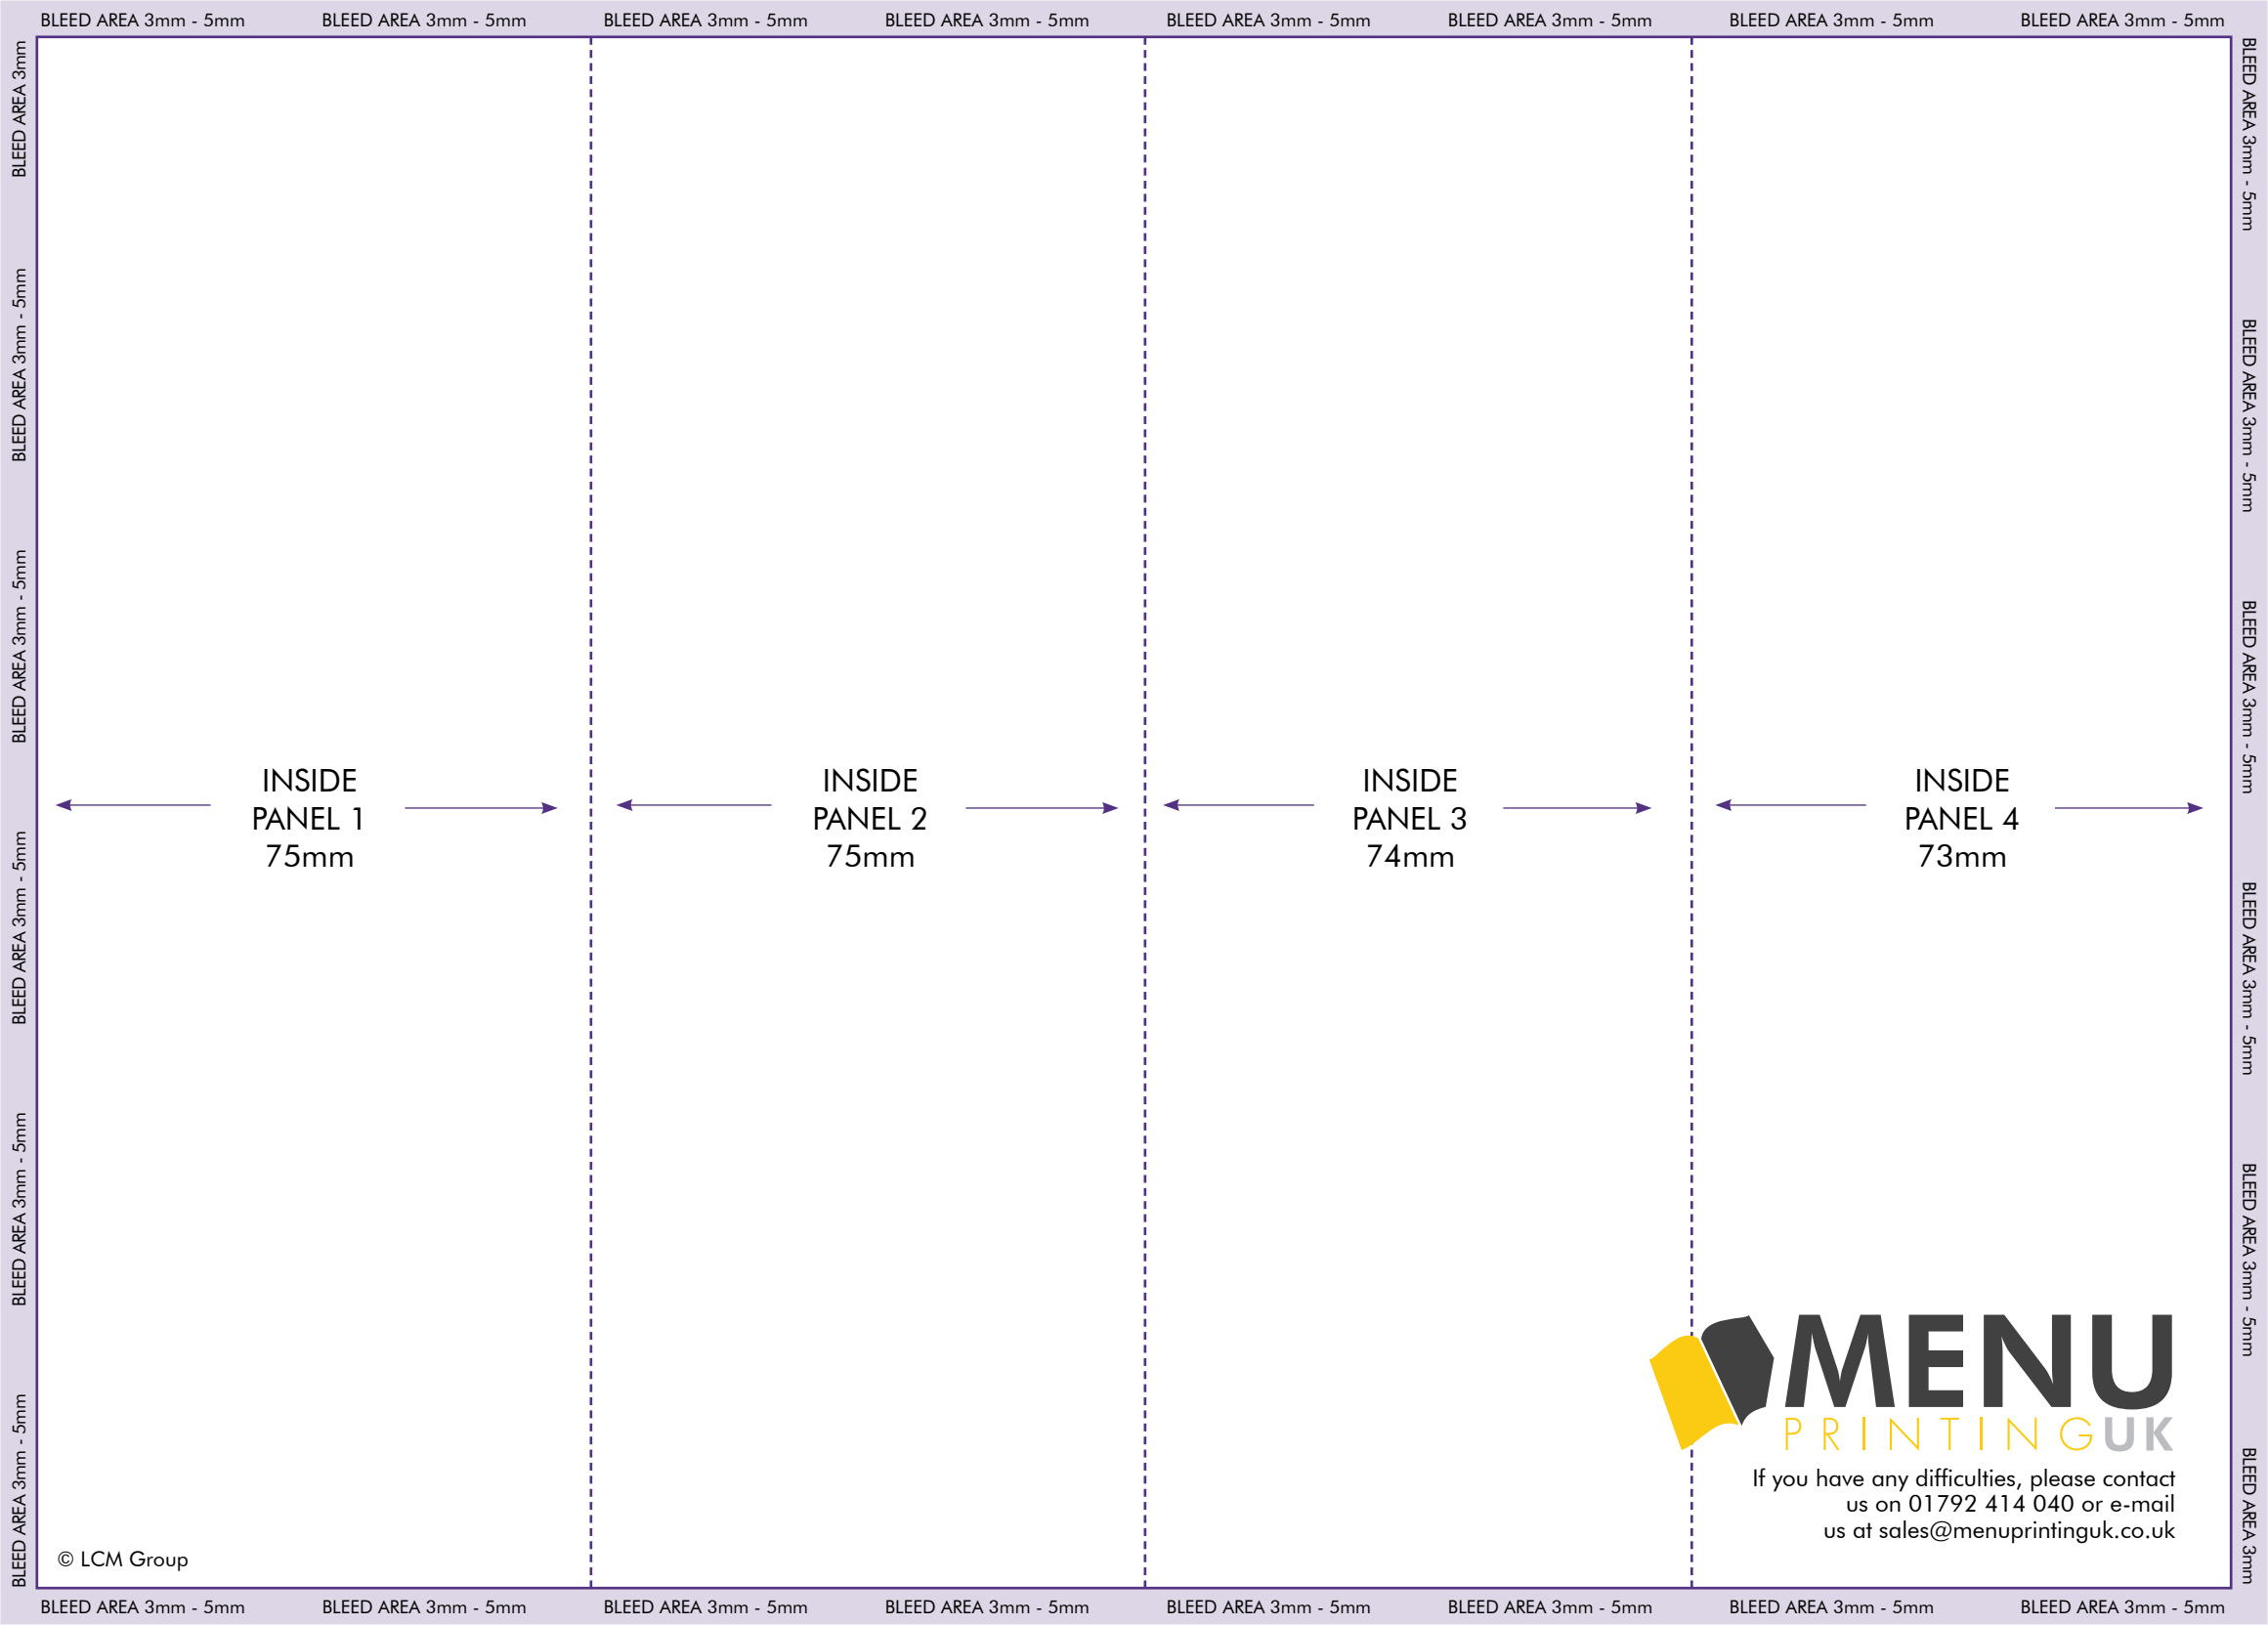

A4 STANDARD HALF FOLD TEMPLATE

Document Size:
210mm x 297mm

Document area including bleed:
303mm x 216mm

Finished Size:
210mm x 75mm

← **OUTSIDE
PANEL 5**
73mm →

← **OUTSIDE
PANEL 6**
74mm →

← **BACK**
75mm →

← **FRONT**
75mm →

If you have any difficulties, please contact us on 01792 414 040 or e-mail us at sales@menuprintinguk.co.uk

BLEED AREA 3mm - 5mm

INSIDE
PANEL 1
75mm

INSIDE
PANEL 2
75mm

INSIDE
PANEL 3
74mm